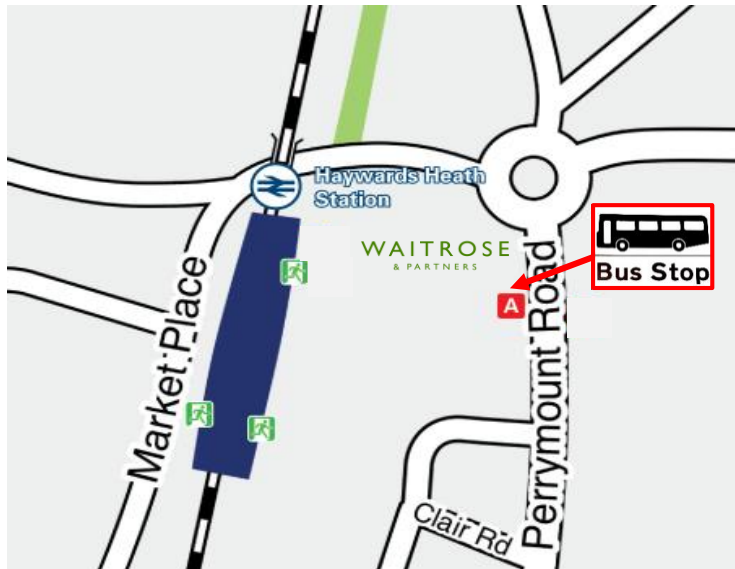

**88: South of England Show Shuttle Bus Service  
to and from Haywards Heath Railway Station**

**Friday 7 June, Saturday 8 June and Sunday 9 June 2024 ONLY**

<b>Haywards Heath, Perrymount Rd</b>	0815	0835	0855	<b>then at</b>	15	35	55	<b>until</b>	1235	1315	1335	1415	<b>then at</b>	35	55	15	<b>until</b>	1755
<i>Non-stop to</i>	↓	↓	↓		↓	↓	↓		↓	↓	↓	↓		↓	↓	↓		↓
<b>South of England Showground</b>	0827	0847	0907	<b>then at</b>	27	47	07		1247	1327	1347	1427	<b>then at</b>	47	07	27		1807

<b>South of England Showground</b>	0835	<b>then at</b>	55	15	35	<b>until</b>	1215	1255	1315	1355	<b>then at</b>	15	35	55	<b>until</b>	1735	1755	1815
<i>Non-stop to</i>	↓		↓	↓	↓		↓	↓	↓	↓		↓	↓	↓		↓	↓	↓
<b>Haywards Heath, Perrymount Rd</b>	0850	<b>then at</b>	10	30	50		1230	1310	1330	1410	<b>then at</b>	30	50	10		1750	1810	1830